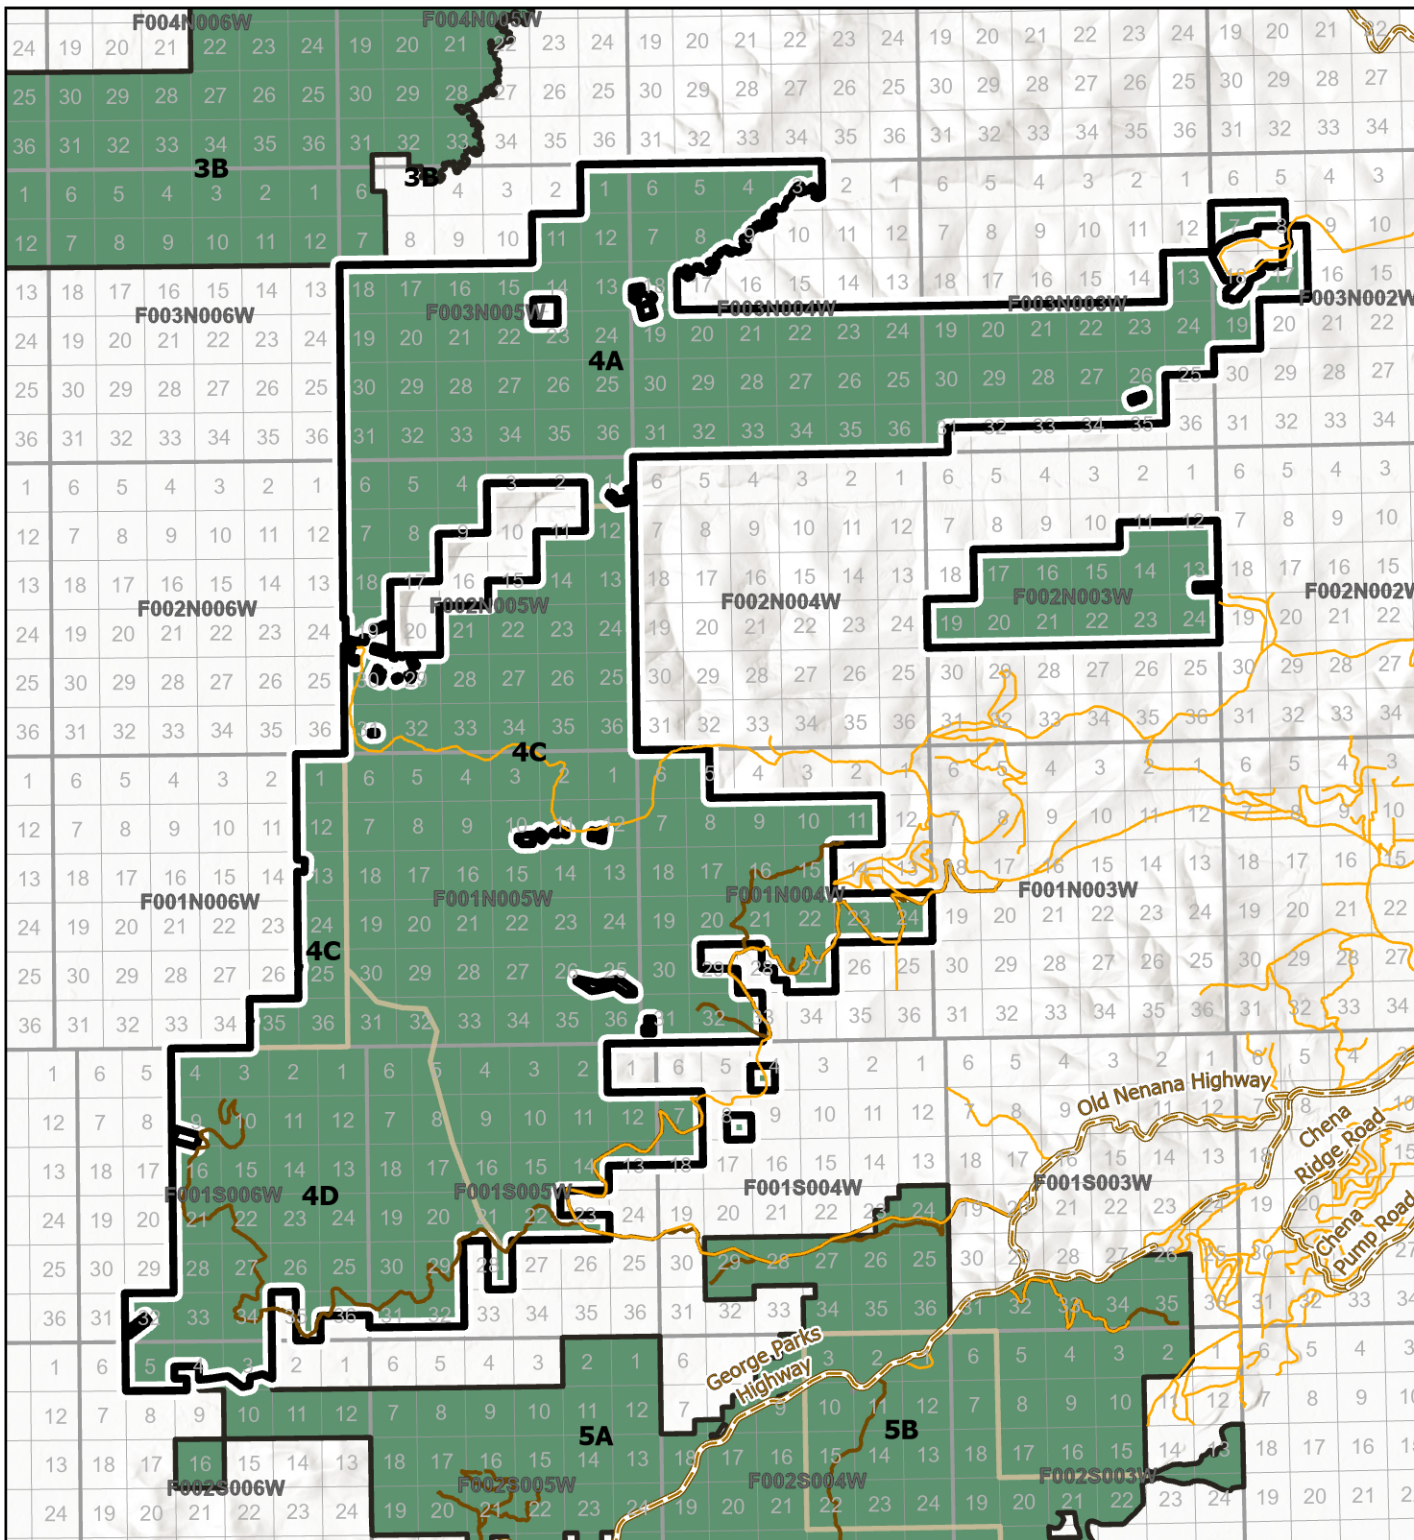

Land Designations within TVSF Management Unit 4

State Forest Boundary

- Highlighted Management Unit
- TVSF Management Units
- TVSF Management SubUnits

TVSF Land Classifications

- Forest Land
- Forest/Material Land
- Forest/Public Recreation Land

Roads

- Highway
- Active Forestry Roads
- DOT Roads